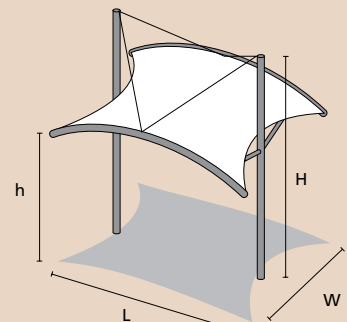

Iron Mountain - 8m x 4m

L	W	H	h	Code	Price
8000	4000	5000	3000	STIM84484	£21,000.00