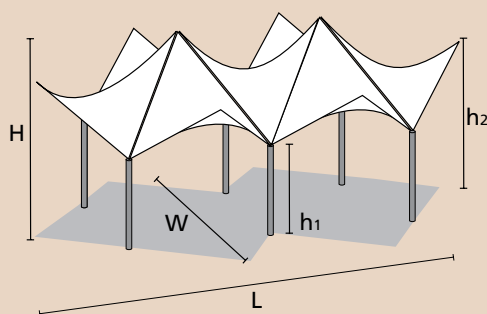

Iron Mountain - 8m x 4m

L	W	H	h	Code	Price
8000	4000	5000	3000	STIM84484	£21,000.00

Steel Work & Canopy Colour Options

White Cream Light Grey Yellow Green Mid Blue Dark Blue Red

4 Section Pagoda

L	W	H	h1	h2	Code	Price
5000	5000	4700	2200	3500	STSP4S455	£7,800.00

7 Section Pagoda

L	W	H	h1	h2	Code	Price
10500	7000	4700	2200	3500	STCP7S417	£12,500.00

- An award winning distinctive shelter for open spaces
- Designed to provide shade from the sun over a large footprint. Makes a striking addition to school quadrangles and playgrounds, or any open space
- Consists of an architectural grade PVC coated polyester canopy fitted under tension to a powder coated steel frame
- Integral rainwater drainage through support posts
- De-mountable canopy
- Steel work available in 8 colours as standard with further options available on request; canopies available in 8 colours - please specify when ordering
- Must be installed by specialist tensile fabric structure installers - prices are available on application

Steel Work & Canopy Colour Options

White Cream Light Grey Yellow Green Mid Blue Dark Blue Red

Double Conic

- A visually stunning free standing structure for a variety of uses
- Can be used to highlight and cover information points, play areas and entertainment stages
- Also highly suitable for outdoor restaurants and waiting areas or to provide a high impact entrance feature for a building
- Consists of an architectural grade PVC coated polyester canopy fitted under tension to a powder coated steel frame
- Steel work available in 7 colours as standard with further options available on request; canopies available in 7 colours - please specify when ordering
- Must be installed by specialist tensile fabric structure installers - prices are available on application