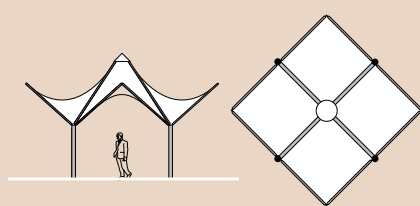

Pod - 4m x 4m						
L	W	H	h	Code	Price	
4000	4000	3200	2200	STPD44XXX	£6,350.00	

Pod - 5m x 5m						
L	W	H	h	Code	Price	
5000	5000	3800	2200	STPD55XXX	£8,795.00	

- An elegant parasol-style canopy structure supported by a single mast
- Highly suitable for creating outdoor shaded picnic or dining areas, or outdoor classrooms
- Low profile canopy does not obscure surroundings
- Both canopy and immediate support beams are de-mountable
- Consists of an architectural grade PVC coated polyester canopy fitted under tension to a powder coated steel frame
- Steel work available in 8 colours as standard with further options available on request; canopies available in 8 colours - please specify when ordering
- Must be installed by specialist tensile fabric structure installers - prices are available on application

Iron Mountain - 8m x 4m

L	W	H	h	Code	Price
8000	4000	5000	3000	STIM84484	£21,000.00

Steel Work & Canopy Colour Options

White Cream Light Grey Yellow Green Mid Blue Dark Blue Red

4 Section Pagoda

L	W	H	h1	h2	Code	Price
5000	5000	4700	2200	3500	STSP4S455	£7,800.00

7 Section Pagoda

L	W	H	h1	h2	Code	Price
10500	7000	4700	2200	3500	STCP7S417	£12,500.00

- An award winning distinctive shelter for open spaces
- Designed to provide shade from the sun over a large footprint. Makes a striking addition to school quadrangles and playgrounds, or any open space
- Consists of an architectural grade PVC coated polyester canopy fitted under tension to a powder coated steel frame
- Integral rainwater drainage through support posts
- De-mountable canopy
- Steel work available in 8 colours as standard with further options available on request; canopies available in 8 colours - please specify when ordering
- Must be installed by specialist tensile fabric structure installers - prices are available on application