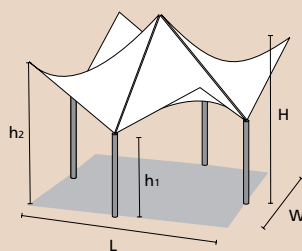

Iron Mountain - 8m x 4m

L	W	H	h	Code	Price
8000	4000	5000	3000	STIM84484	£21,000.00

Steel Work & Canopy Colour Options

White Cream Light Grey Yellow Green Mid Blue Dark Blue Red

4 Section Pagoda

L	W	H	h1	h2	Code	Price
5000	5000	4700	2200	3500	STSP4S455	£7,800.00

7 Section Pagoda

L	W	H	h1	h2	Code	Price
10500	7000	4700	2200	3500	STCP7S417	£12,500.00

- An award winning distinctive shelter for open spaces
- Designed to provide shade from the sun over a large footprint. Makes a striking addition to school quadrangles and playgrounds, or any open space
- Consists of an architectural grade PVC coated polyester canopy fitted under tension to a powder coated steel frame
- Integral rainwater drainage through support posts
- De-mountable canopy
- Steel work available in 8 colours as standard with further options available on request; canopies available in 8 colours - please specify when ordering
- Must be installed by specialist tensile fabric structure installers - prices are available on application