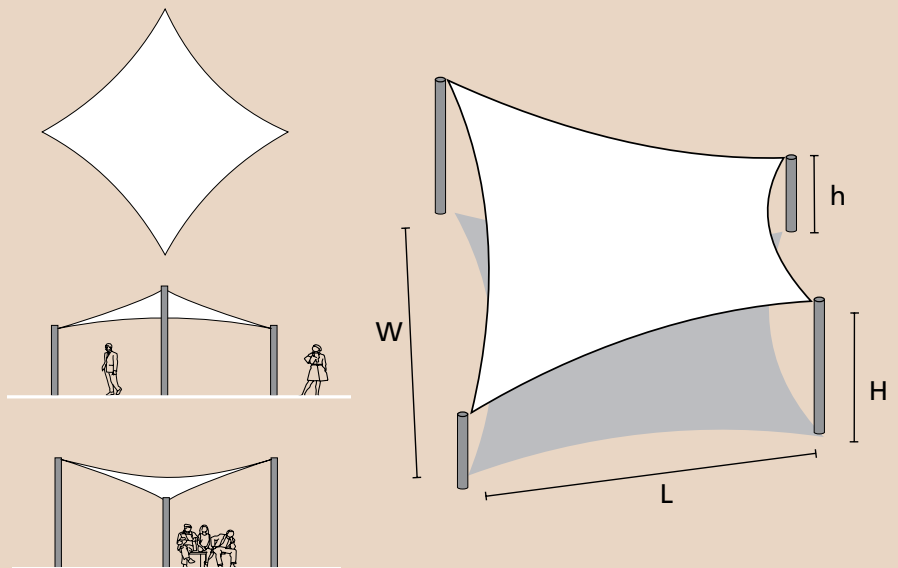

Pow Wow - 5m x 5m

L	W	H	h	Code	Price
5000	5000	3400	2200	STPOW0355	£4,000.00

Canopy Colour Options