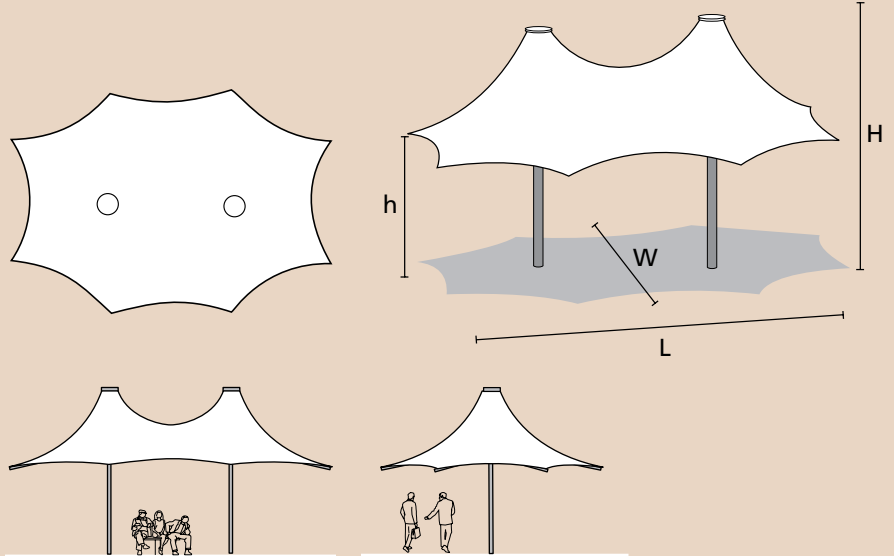

Steel Work & Canopy Colour Options

*Note - Cream is only available on 4m and 5m structures

- A stunning sculptural feature that creates atmosphere and shade in an outdoor space
- Intended to add ambiance to outside eating areas, or provide demarcation for thoroughfares and pedestrian walkways
- Consists of an architectural grade PVC coated polyester canopy fitted under tension to a powder coated steel frame
- De-mountable canopy
- Steel work available in 8 colours as standard with further options available on request; canopies are available in 8 colours - please specify when ordering
- Must be installed by specialist tensile fabric structure installers - prices are available on application

Steel Work & Canopy Colour Options

White Cream Light Grey Yellow Green Mid Blue Dark Blue Red

Double Conic

- A visually stunning free standing structure for a variety of uses
- Can be used to highlight and cover information points, play areas and entertainment stages
- Also highly suitable for outdoor restaurants and waiting areas or to provide a high impact entrance feature for a building
- Consists of an architectural grade PVC coated polyester canopy fitted under tension to a powder coated steel frame
- Steel work available in 7 colours as standard with further options available on request; canopies available in 7 colours - please specify when ordering
- Must be installed by specialist tensile fabric structure installers - prices are available on application

Double Conic - 9m X 6m

L	W	H	h	Code	Price
9000	6000	4900	2300	STDC96496	£21,000.00

Steel Work & Canopy Colour Options

White

Light Grey

Yellow

Green

Mid Blue