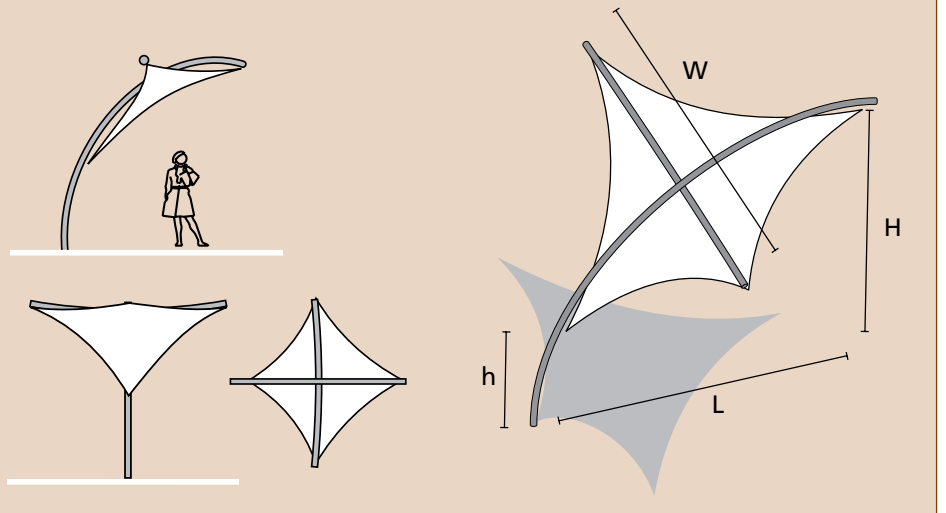

Steel Work & Canopy Colour Options

*Note - Cream is only available on 4m and 5m structures

- A stunning sculptural feature that creates atmosphere and shade in an outdoor space
- Intended to add ambiance to outside eating areas, or provide demarcation for thoroughfares and pedestrian walkways
- Consists of an architectural grade PVC coated polyester canopy fitted under tension to a powder coated steel frame
- De-mountable canopy
- Steel work available in 8 colours as standard with further options available on request; canopies are available in 8 colours - please specify when ordering
- Must be installed by specialist tensile fabric structure installers - prices are available on application

Skylar - 3m Wide

L	W	H	h	Code	Price
4000	3200	4200	2400	STSK3M434	£4,500.00

Skylar - 4m Wide

L	W	H	h	Code	Price
5000	4200	4700	2400	STSK4M445	£5,750.00

Steel Work & Canopy Colour Options

White

Cream

Light Grey